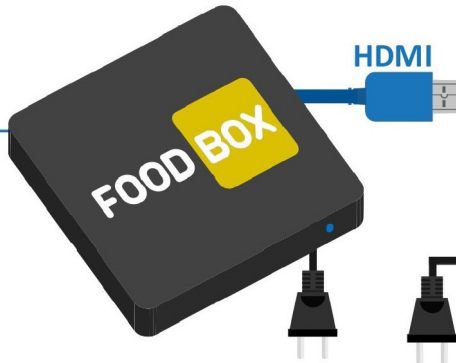

Q-FOOD - Installation diagram

STANDALONE master box with wireless numpad

QS-LCD32

Monitor 32" VESA ready

QS-FOODBOX

Android Box with server software FOOD