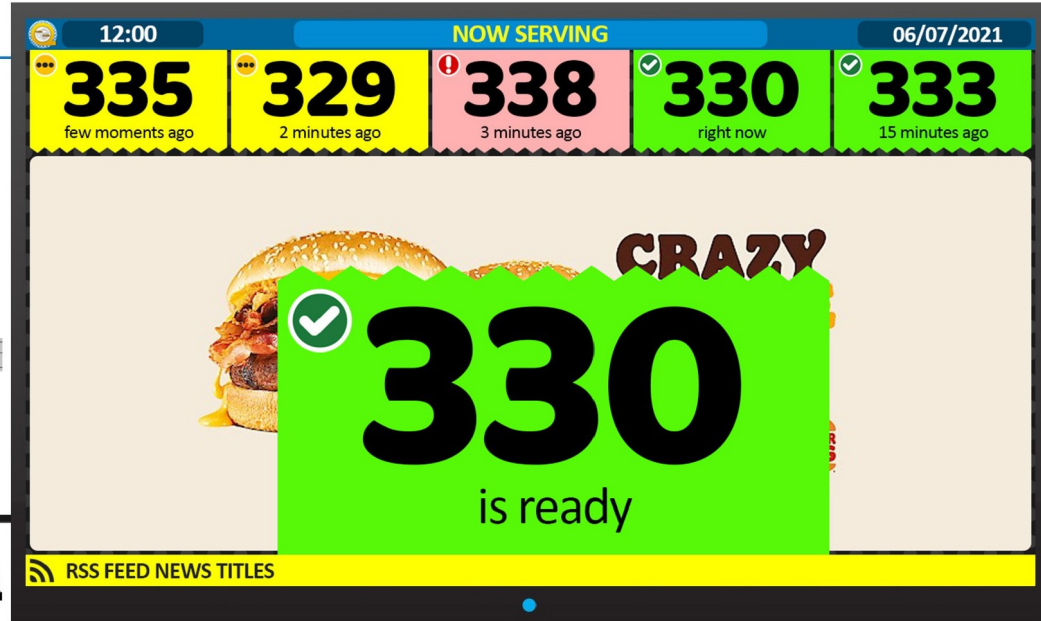

Q-FOOD - Installation diagram

STANDALONE master box with wireless numpad

QS-LCD32

Monitor 32" VESA ready

QS-FOODBOX

Android Box with server software FOOD